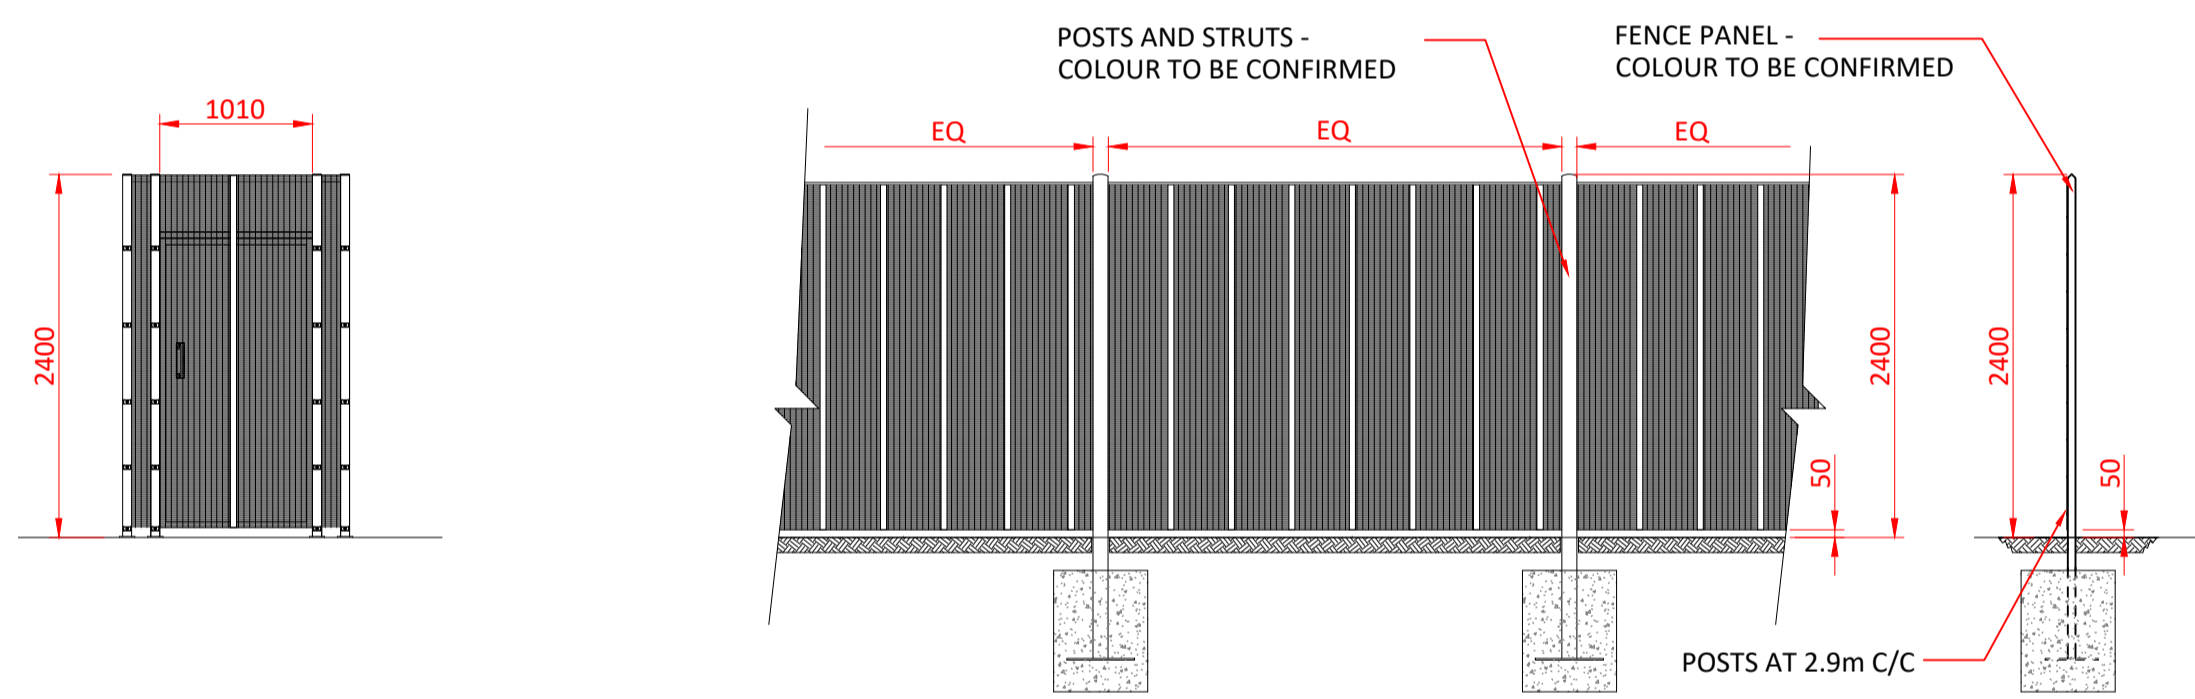

ELEVATION OF PEDESTRIAN GATE
SCALE 1:50

ELEVATION AND SECTION OF 2.4m HIGH PALADIN SECURITY FENCE
SCALE 1:50