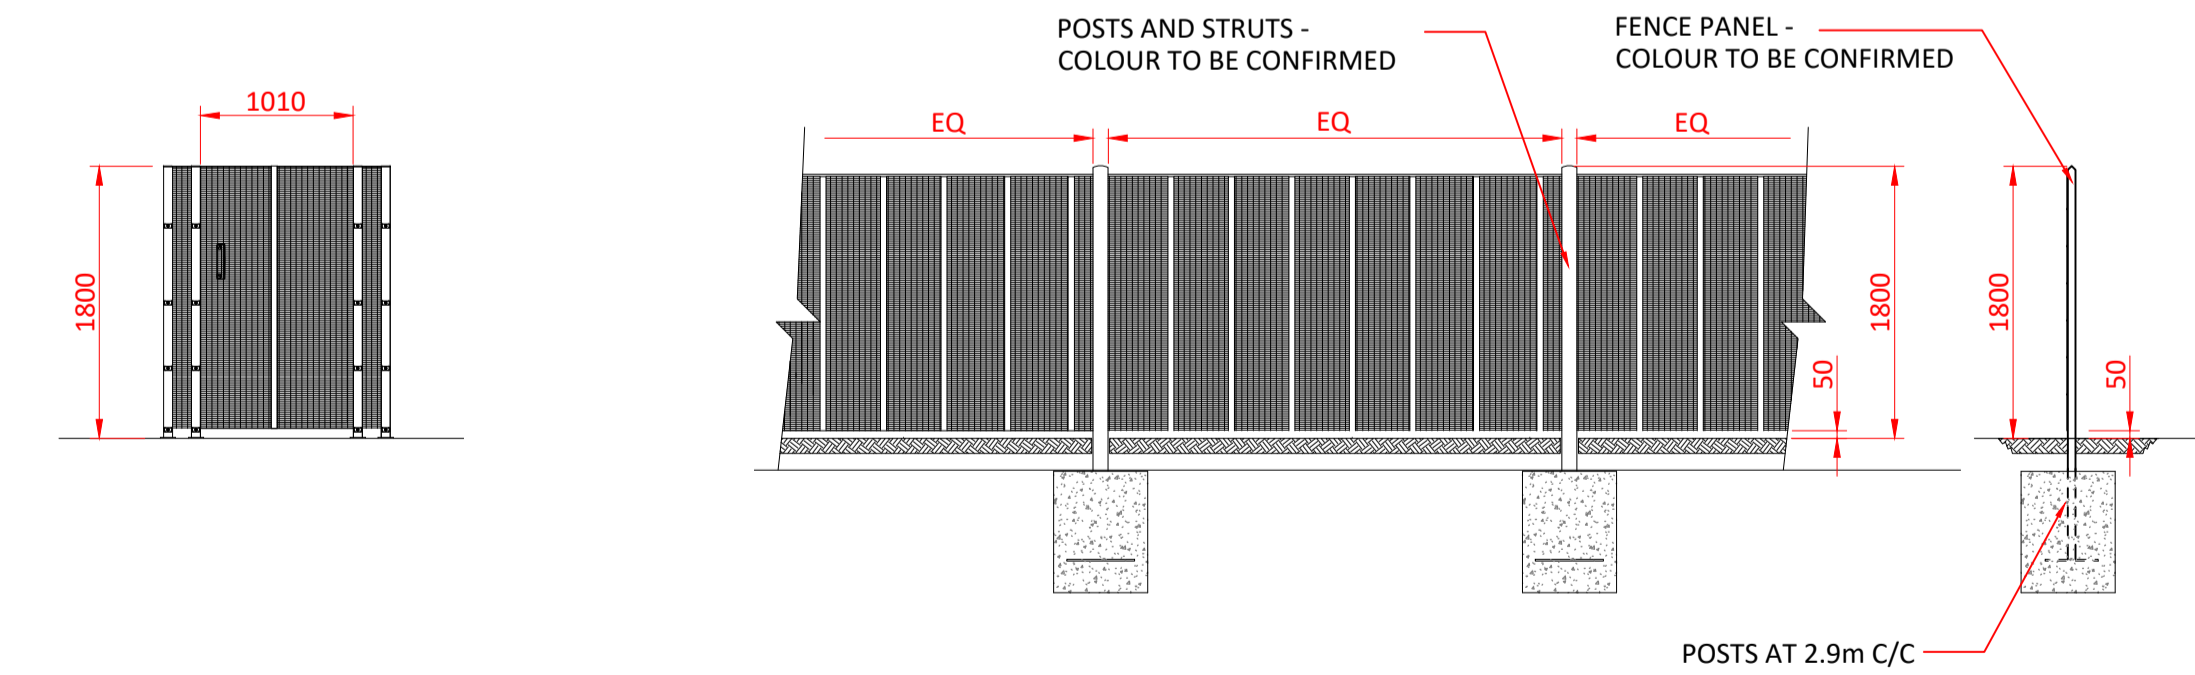

ELEVATION OF PEDESTRIAN GATE
SCALE 1:50

ELEVATION AND SECTION OF 1.8m HIGH PALADIN SECURITY FENCE
SCALE 1:50

1. NOTES:
2. DENOTES EXTENT OF PROPOSED 2.4m HIGH PALADIN FENCING
   - DENOTES EXTENT OF PROPOSED 1.8m HIGH PALADIN FENCING
   - - - DENOTES EXTENT OF OPEN YARD - NO FENCE
   - LOCATIONS OF PEDESTRIAN ACCESS & EGRESS GATES - NOTE TO MATCH ADJACENT FENCE HEIGHT AND STYLE.
3. DIMENSIONS OF OPENINGS FOR GATES TO BE CHECKED ON SITE PRIOR TO FABRICATION

REV	DATE	DESCRIPTION	LP	RB	DRAWN BY	CHECK BY
P2	31/03/2022	PLANNING ISSUE WITH SITE PLAN ADJUSTMENTS			NJB	RB
P1	25/03/2022	PLANNING ISSUE			LP	RB

PROJECT TITLE SeAH STDC South Bank Monopile Manufacturing Facility			
DRAWING TITLE Proposed Site Fence & Gate Details			
RIBA STAGE N/A	STATUS PLANNING	DRAWN BY LD	CHECKED BY RB
SHEET A1	SCALE 1 : 2000/50	DATE 22/03/2022	SUITABILITY SO
DRAWING NO. SEAH - ASA - 00 - EX.SI - D - A - 0028 (S0 - P2)		REVISION P2	

CLIENT

Ashton Smith, Belvedere House, 2 Victoria Avenue, Harrogate, North Yorkshire, HG1 1EL
Tel: 01423 522882 Fax: 01423 565104
www.ashtonsmith.co.uk