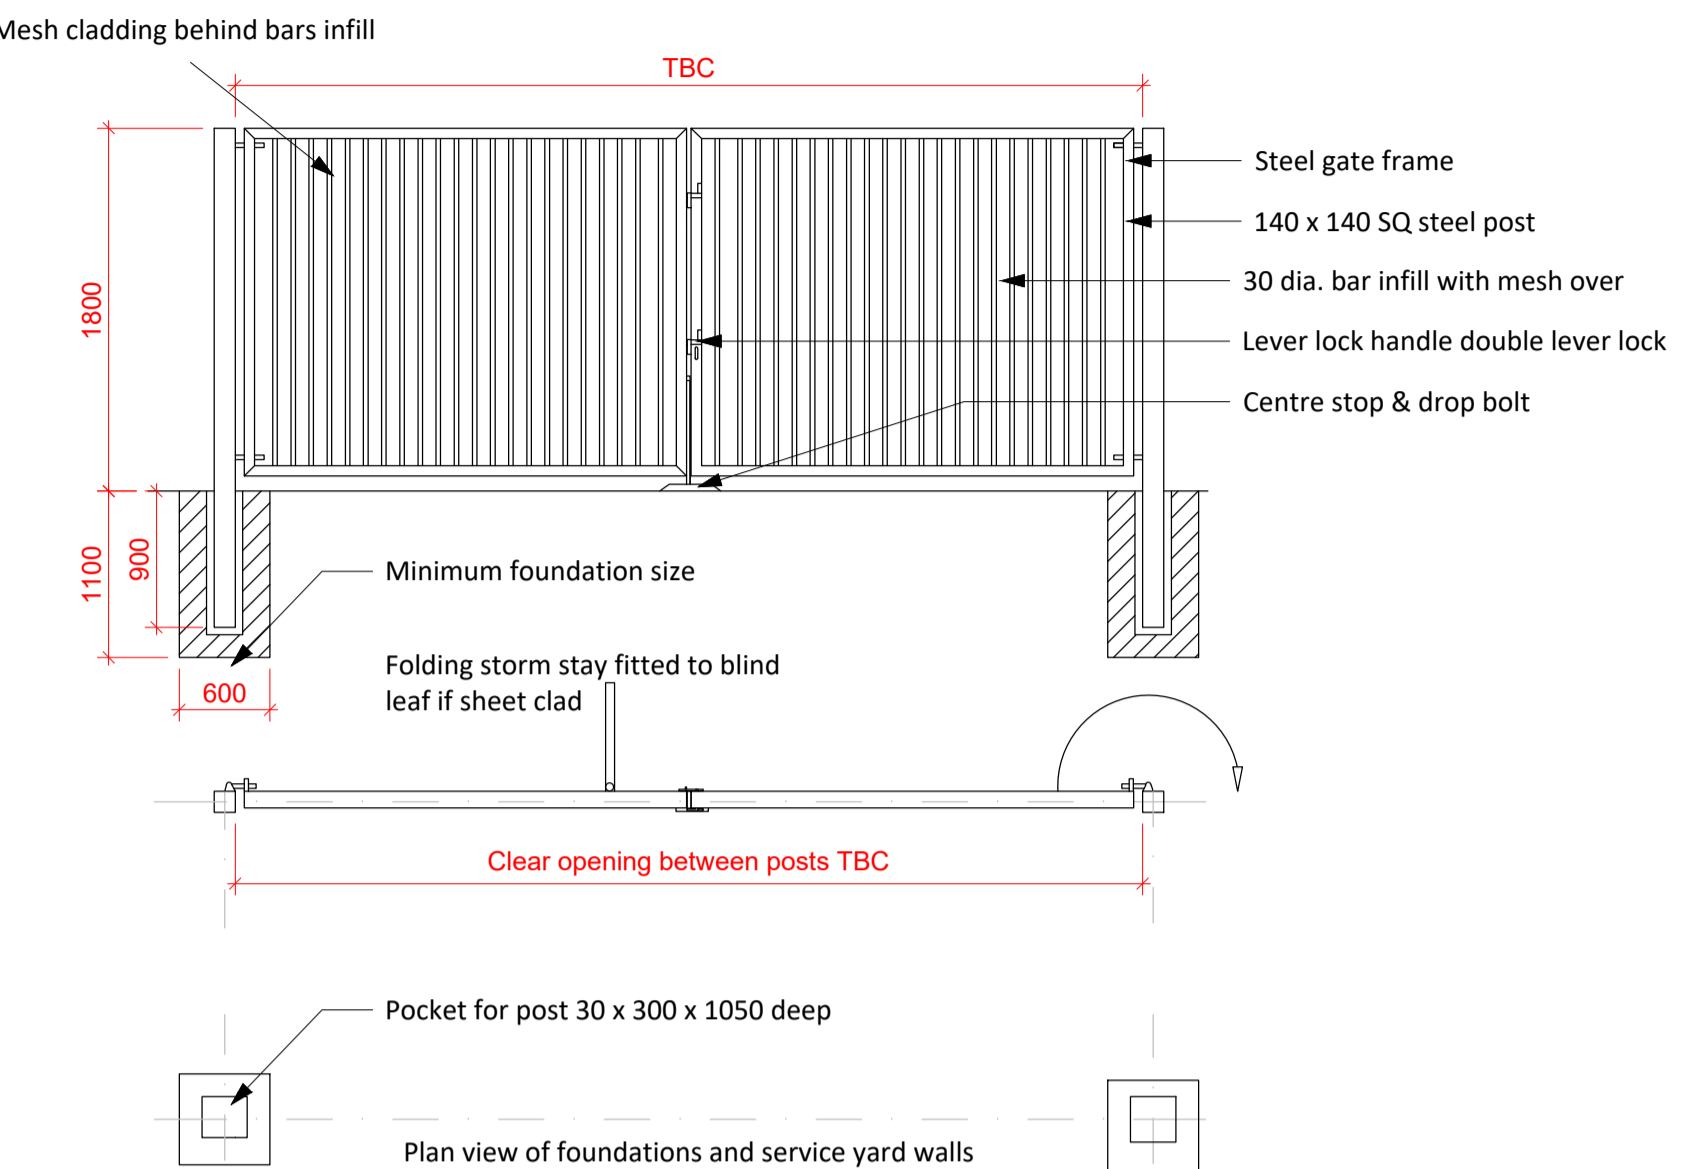

PLAN AND ELEVATION OF PROPOSED CAR PARK ACCESS GATE
SCALE 1:50