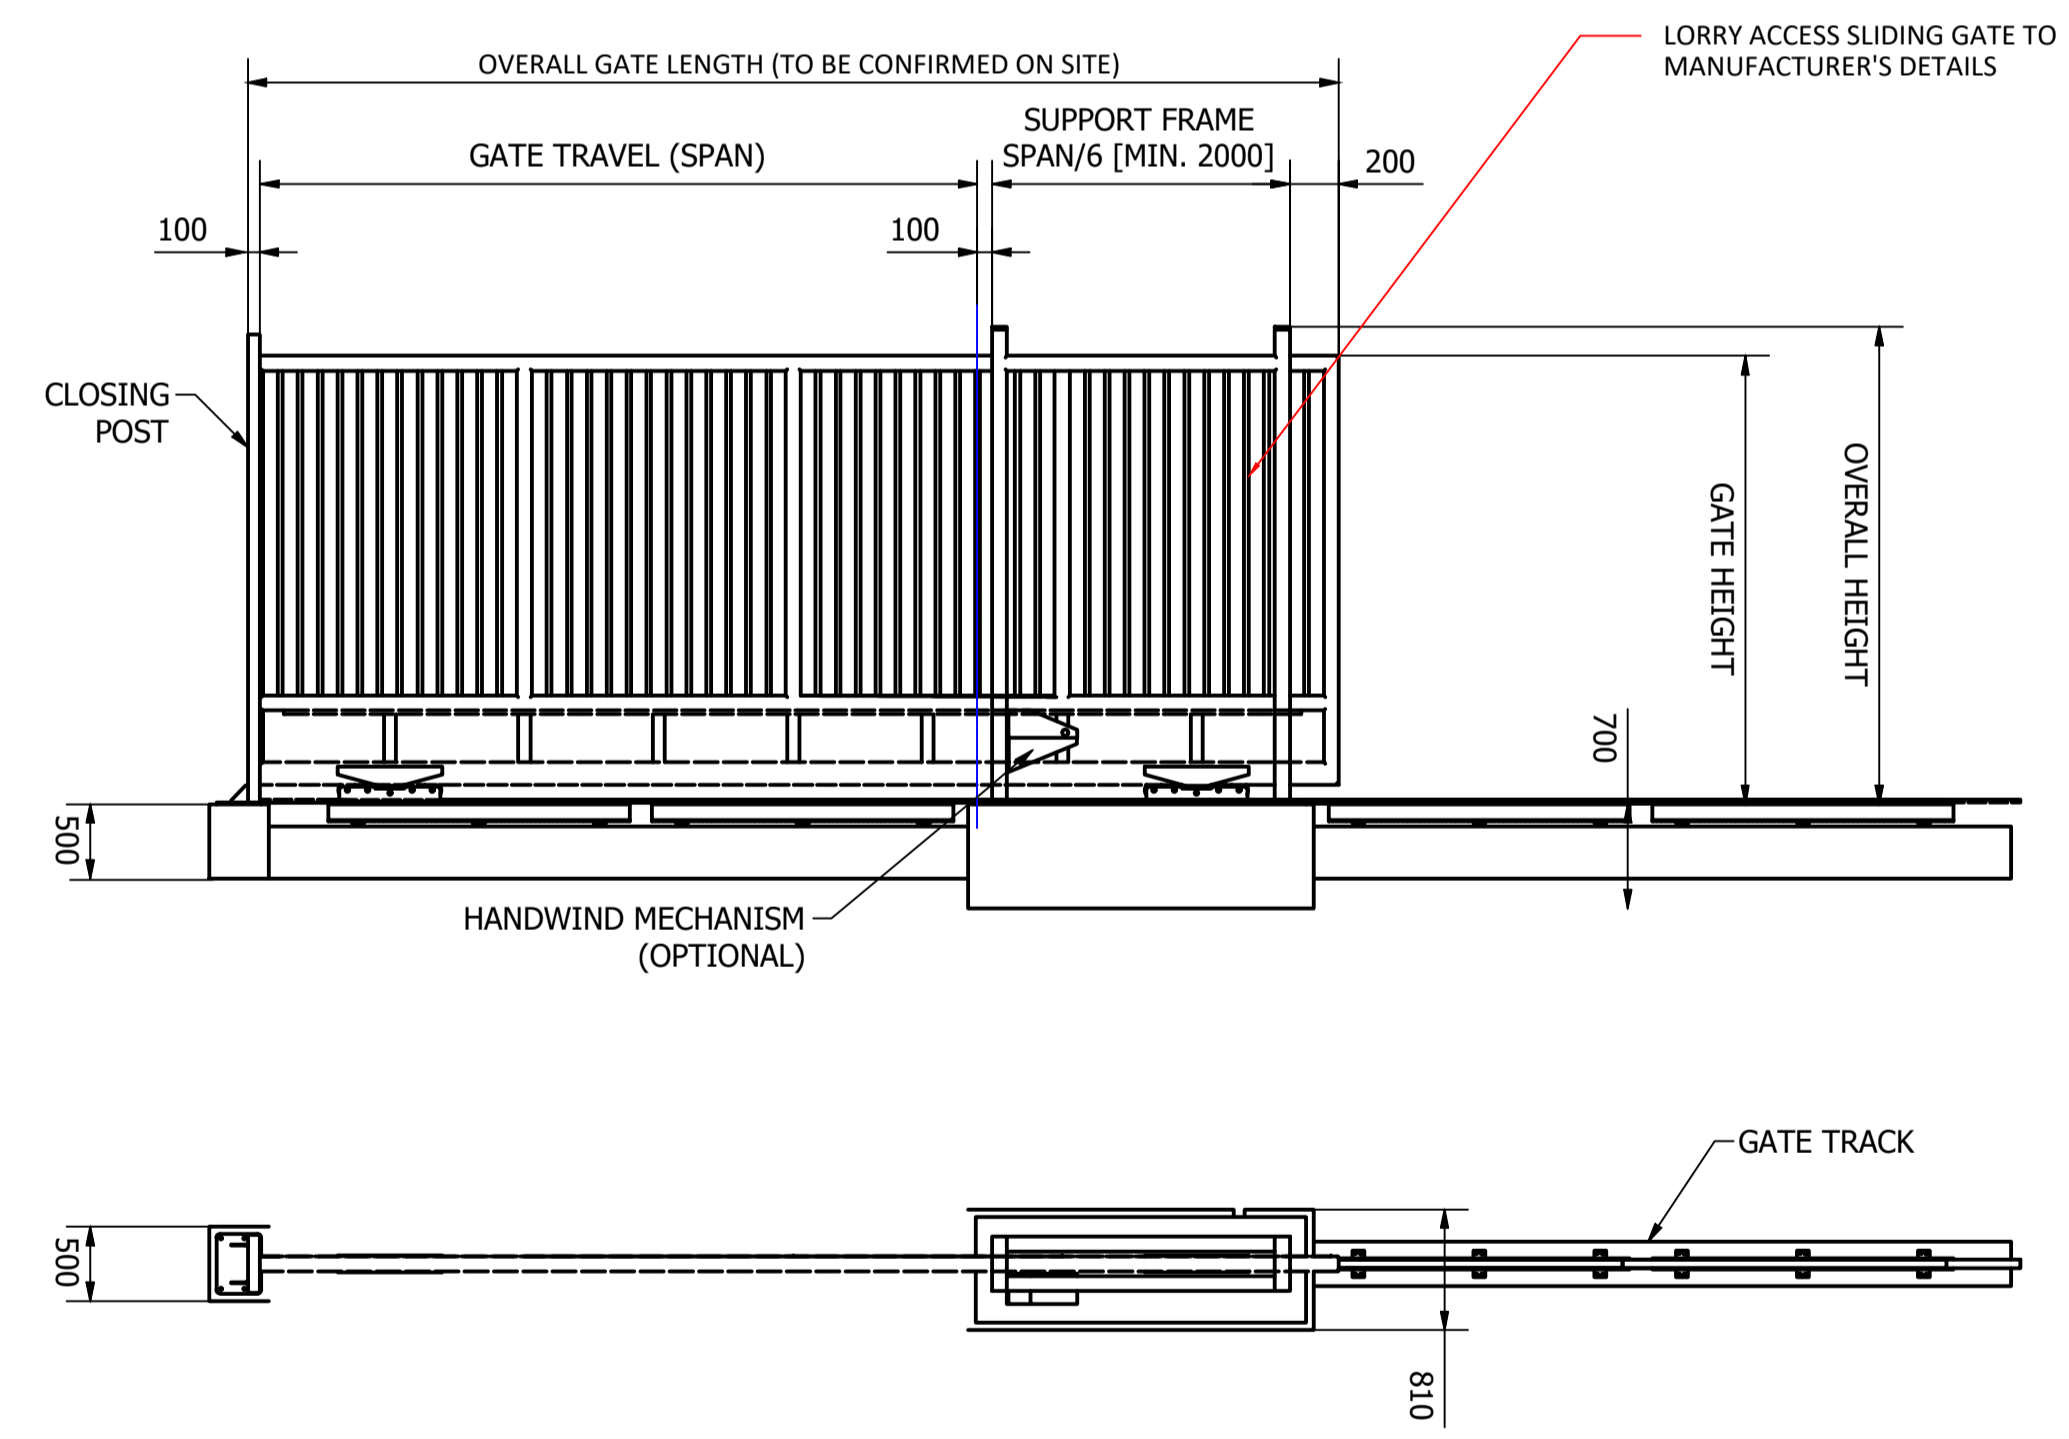

PLAN AND ELEVATION OF PROPOSED AUTOMATED SLIDING GATE
SCALE 1:50