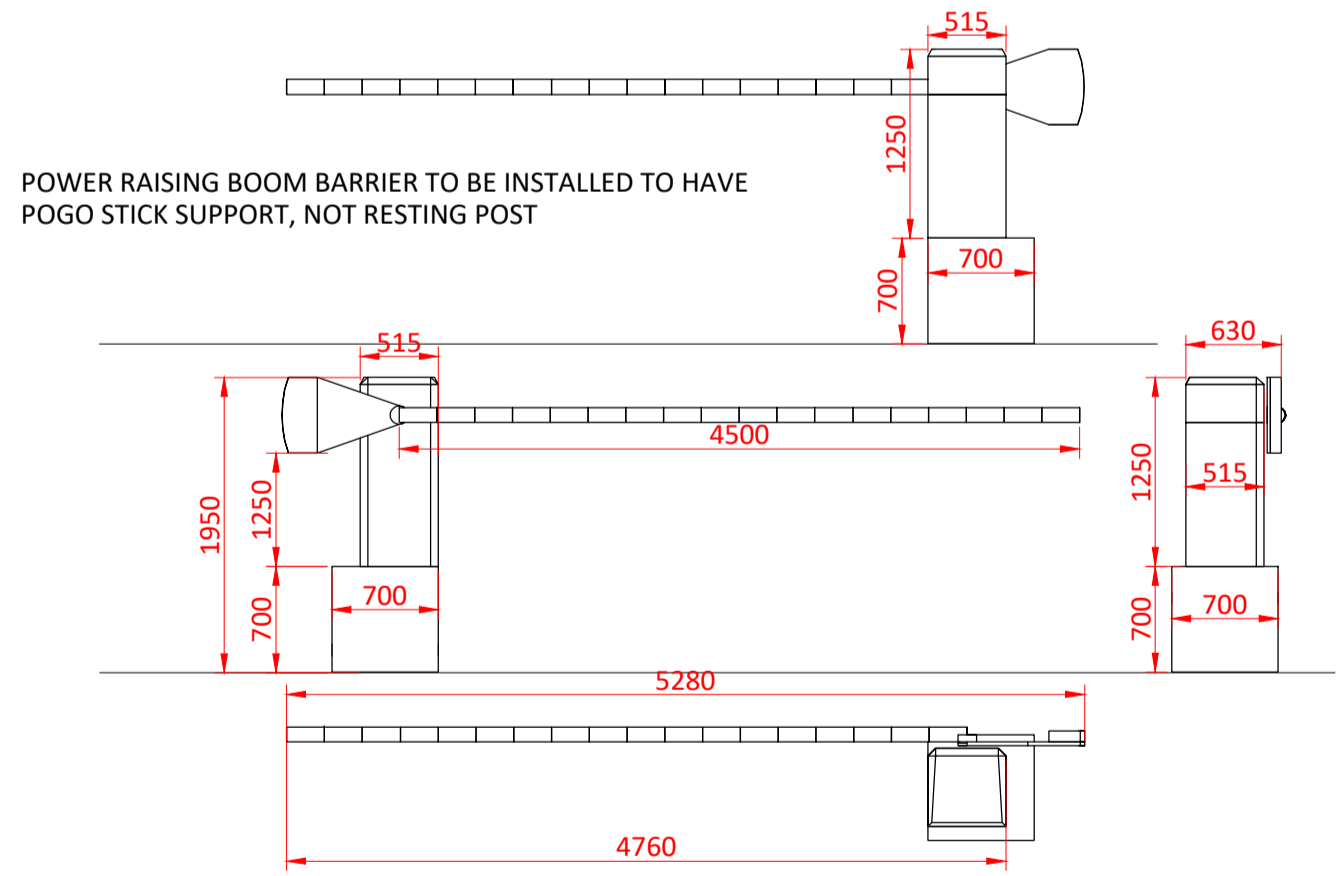

PLAN AND ELEVATION OF PROPOSED AUTOMATED BARRIER
SCALE 1:50